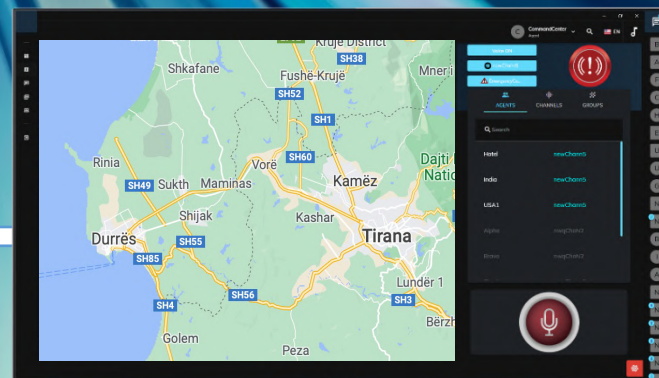

ACTIVE PTT

Special Edition for Municipalities
and Local Authorities

Changing the way you communicate