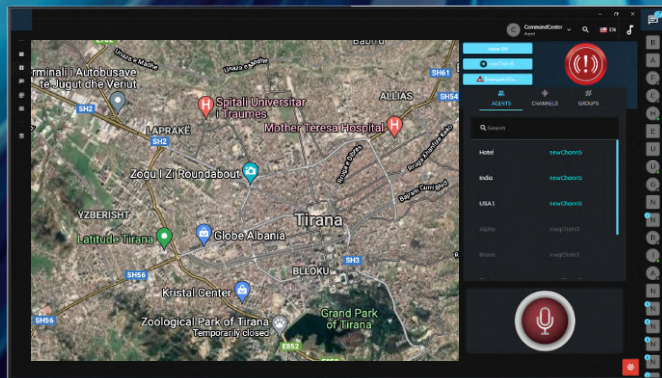

ACTIVE PTT

Special Edition for Municipalities
and Local Authorities

Changing the way you communicate