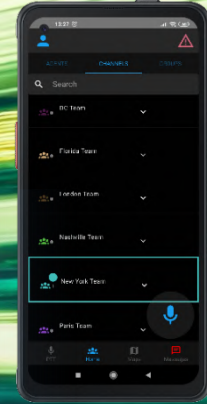

ACTIVE PTT

Smart cities and digital transformation

safecomm™

Digital Unified Group Communications & Command and Control platform

Exclusively built for
SAMSUNG devices

Includes
SAMSUNG SDS EMM

 Secured
by Knox

Smart Cities & Digital Transformation

ACTIVE PTT

Special Edition for Municipalities
and Local Authorities

Changing the way you communicate

ACTIVE PTT BOX is an advanced digital platform for communications, crisis management and daily tasks coordination